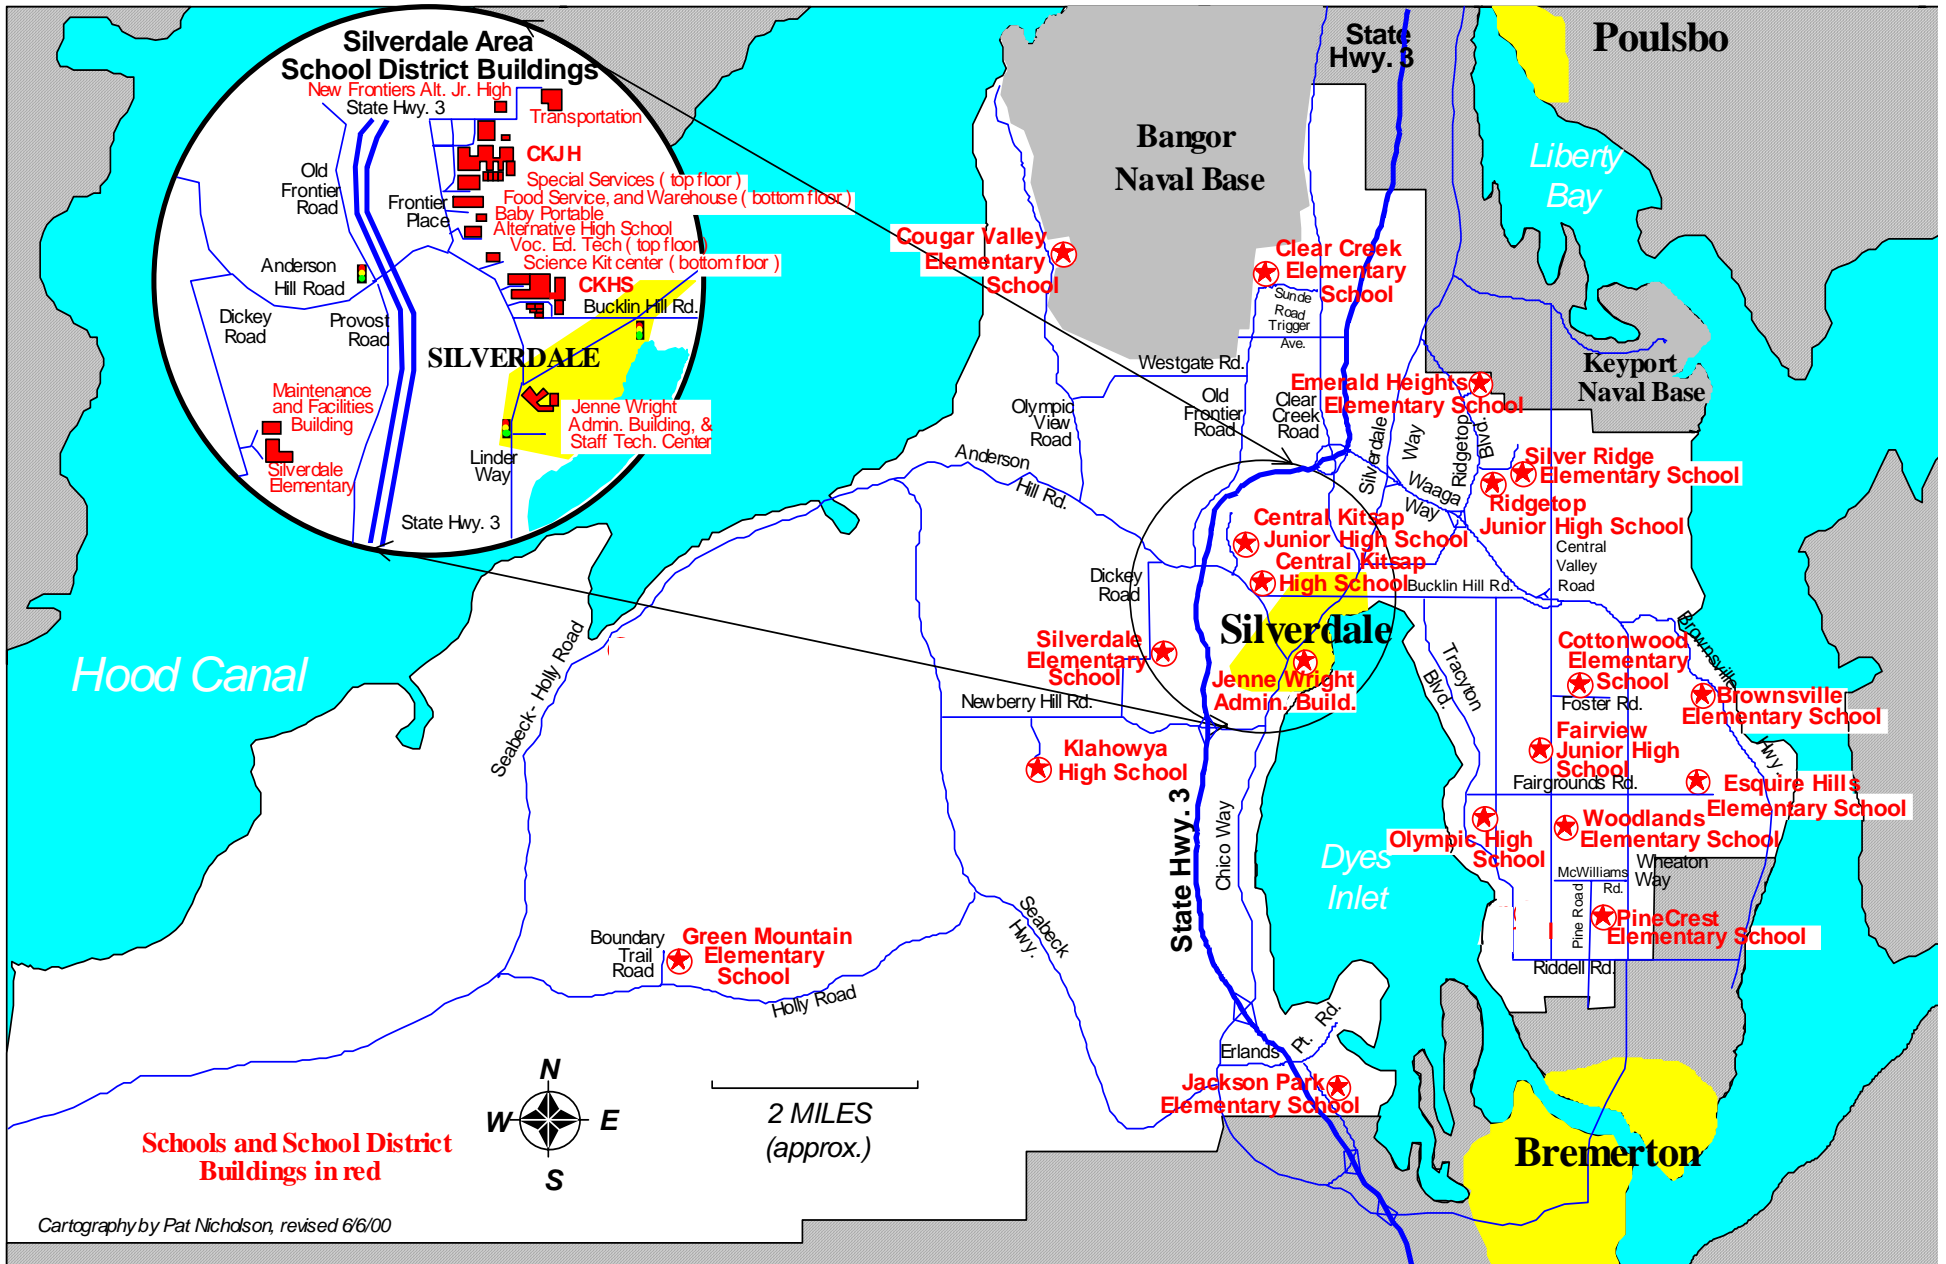

CENTRAL KITSAP SCHOOL DISTRICT - SCHOOLS AND BUILDINGS

Hood Canal

Bangor Naval Base

Poulsbo

Liberty Bay

Keyport Naval Base

SILVERDALE

Silverdale

Dyes Inlet

Bremerton

2 MILES (approx.)

Schools and School District Buildings in red