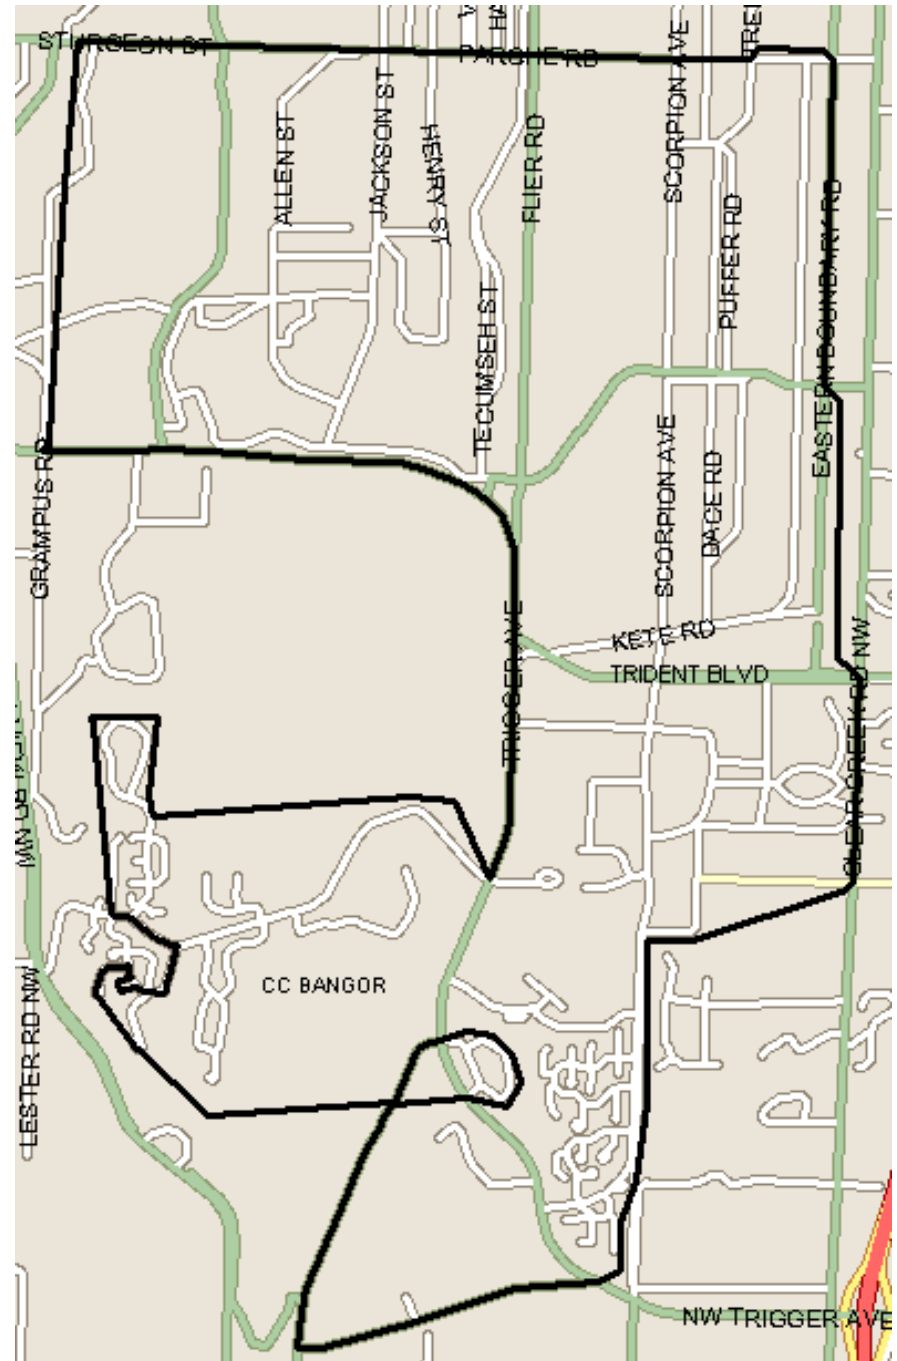

Brownsville Central Valley E

ONLY High School Assignment Changes

2008-09 Assignment:

Central Kitsap High School

Beginning 2009-10

Olympic High School

Jackson Park West CKJH

High School & Junior High
Assignment Changes

2008-09 Assignment:
Ridgetop Junior High
Beginning 2009-10
Fairview Junior High

Jackson Park

Housing & Apartments

ONLY Junior High Assignment Changes

2008-09 Assignment:

Ridgetop Junior High

Beginning 2009-10

Central Kitsap Junior High

Clear Creek/ Bangor

ONLY Junior High
Assignment Changes

2008-09 Assignment:
Central Kitsap Junior High
Beginning 2009-10
Ridgetop Junior High

Clear Creek E

ONLY Junior High
Assignment Changes